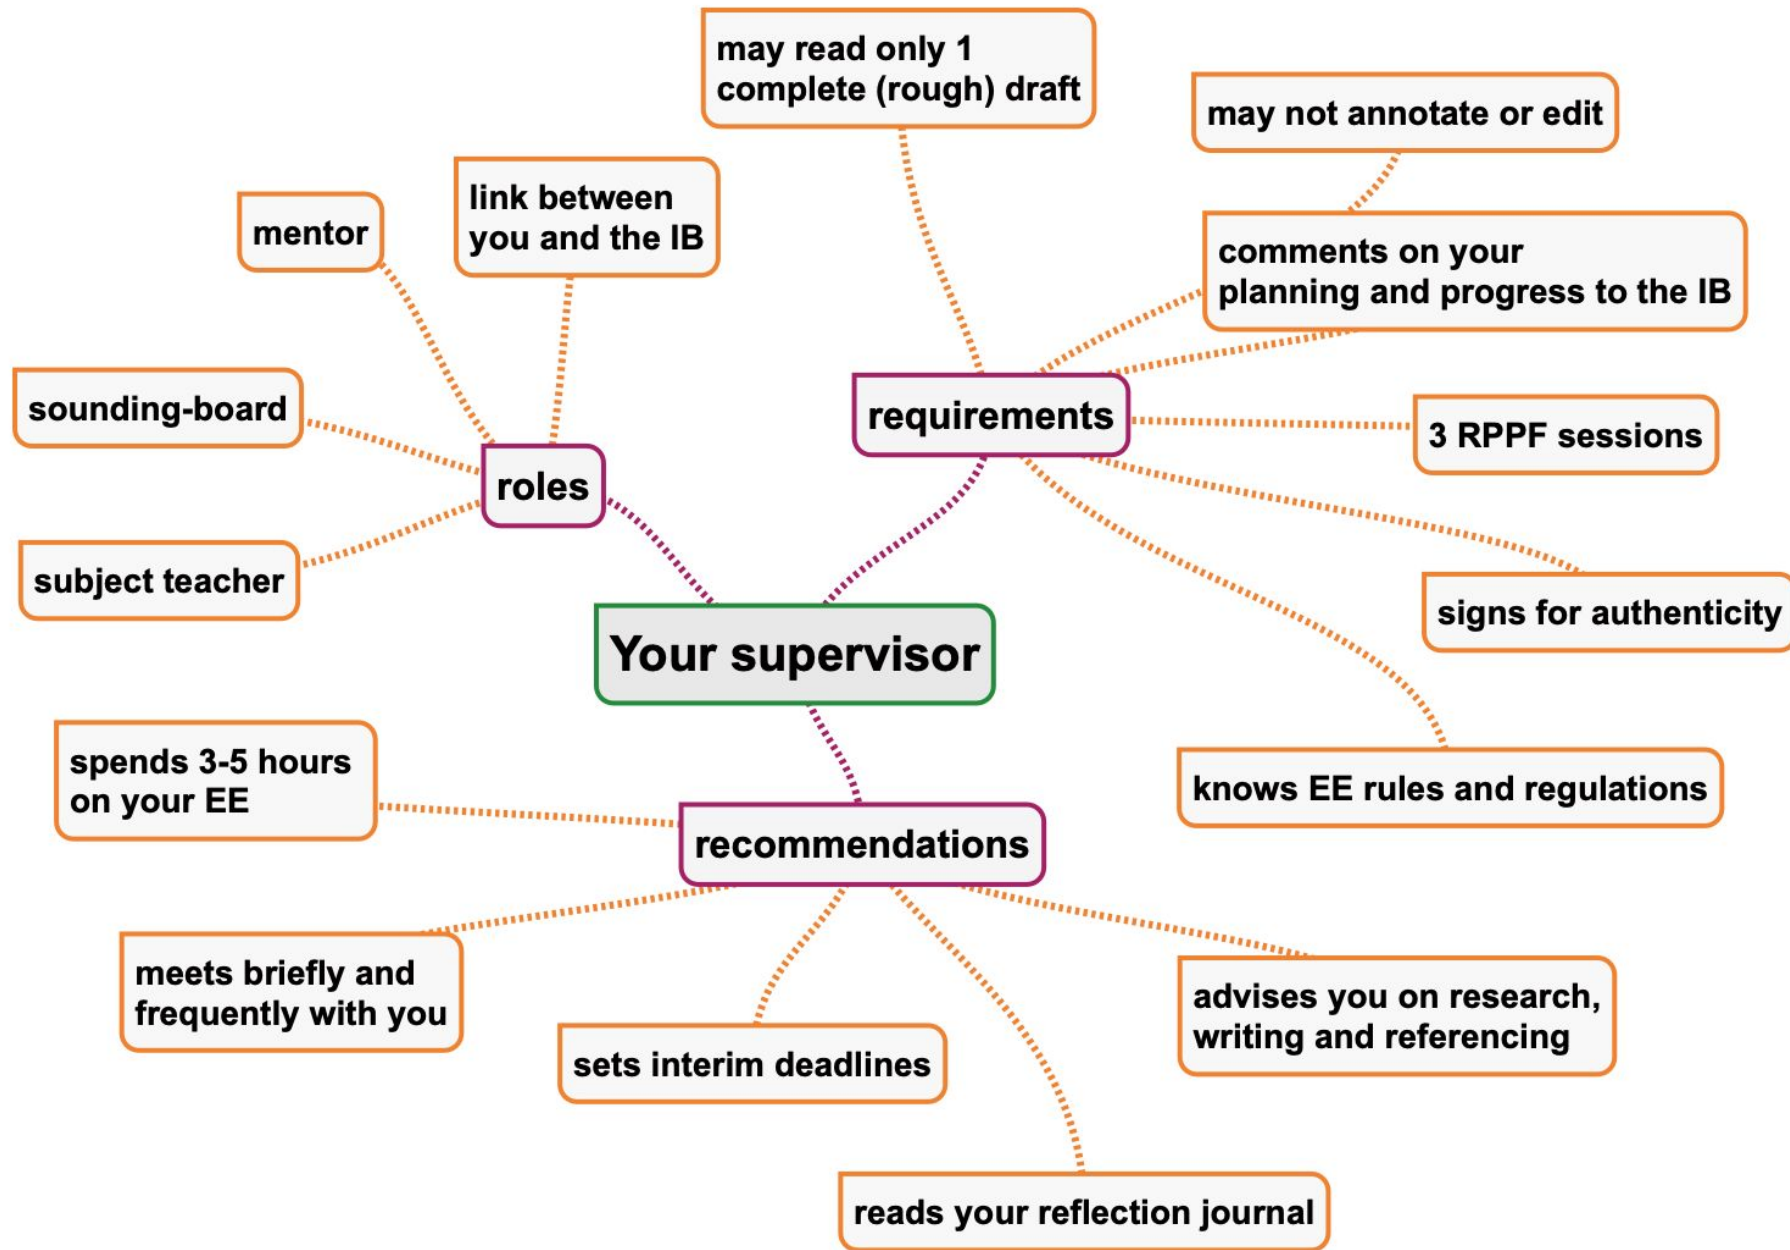

Externally assessed

E grade = failed IB diploma

THE EXTENDED ESSAY JOURNEY

EE Supervisors

- Any DP subject – usually HL or World Studies
- Any teacher can be a supervisor
- Guides student through the process
- Three mandatory reflection sessions
- Reflections on planning and progress form (RPPF)
- At least three check in sessions

Thank you

Philpot Education. *Supervisor Role*. 2022,
https://philpot.education/pluginfile.php/1745/mod_page/content/3/Your%20supervisor.png. Accessed 23 Jan 2022.
Hossain, Zakir. "Extended Essay And Supervisors". 2022.