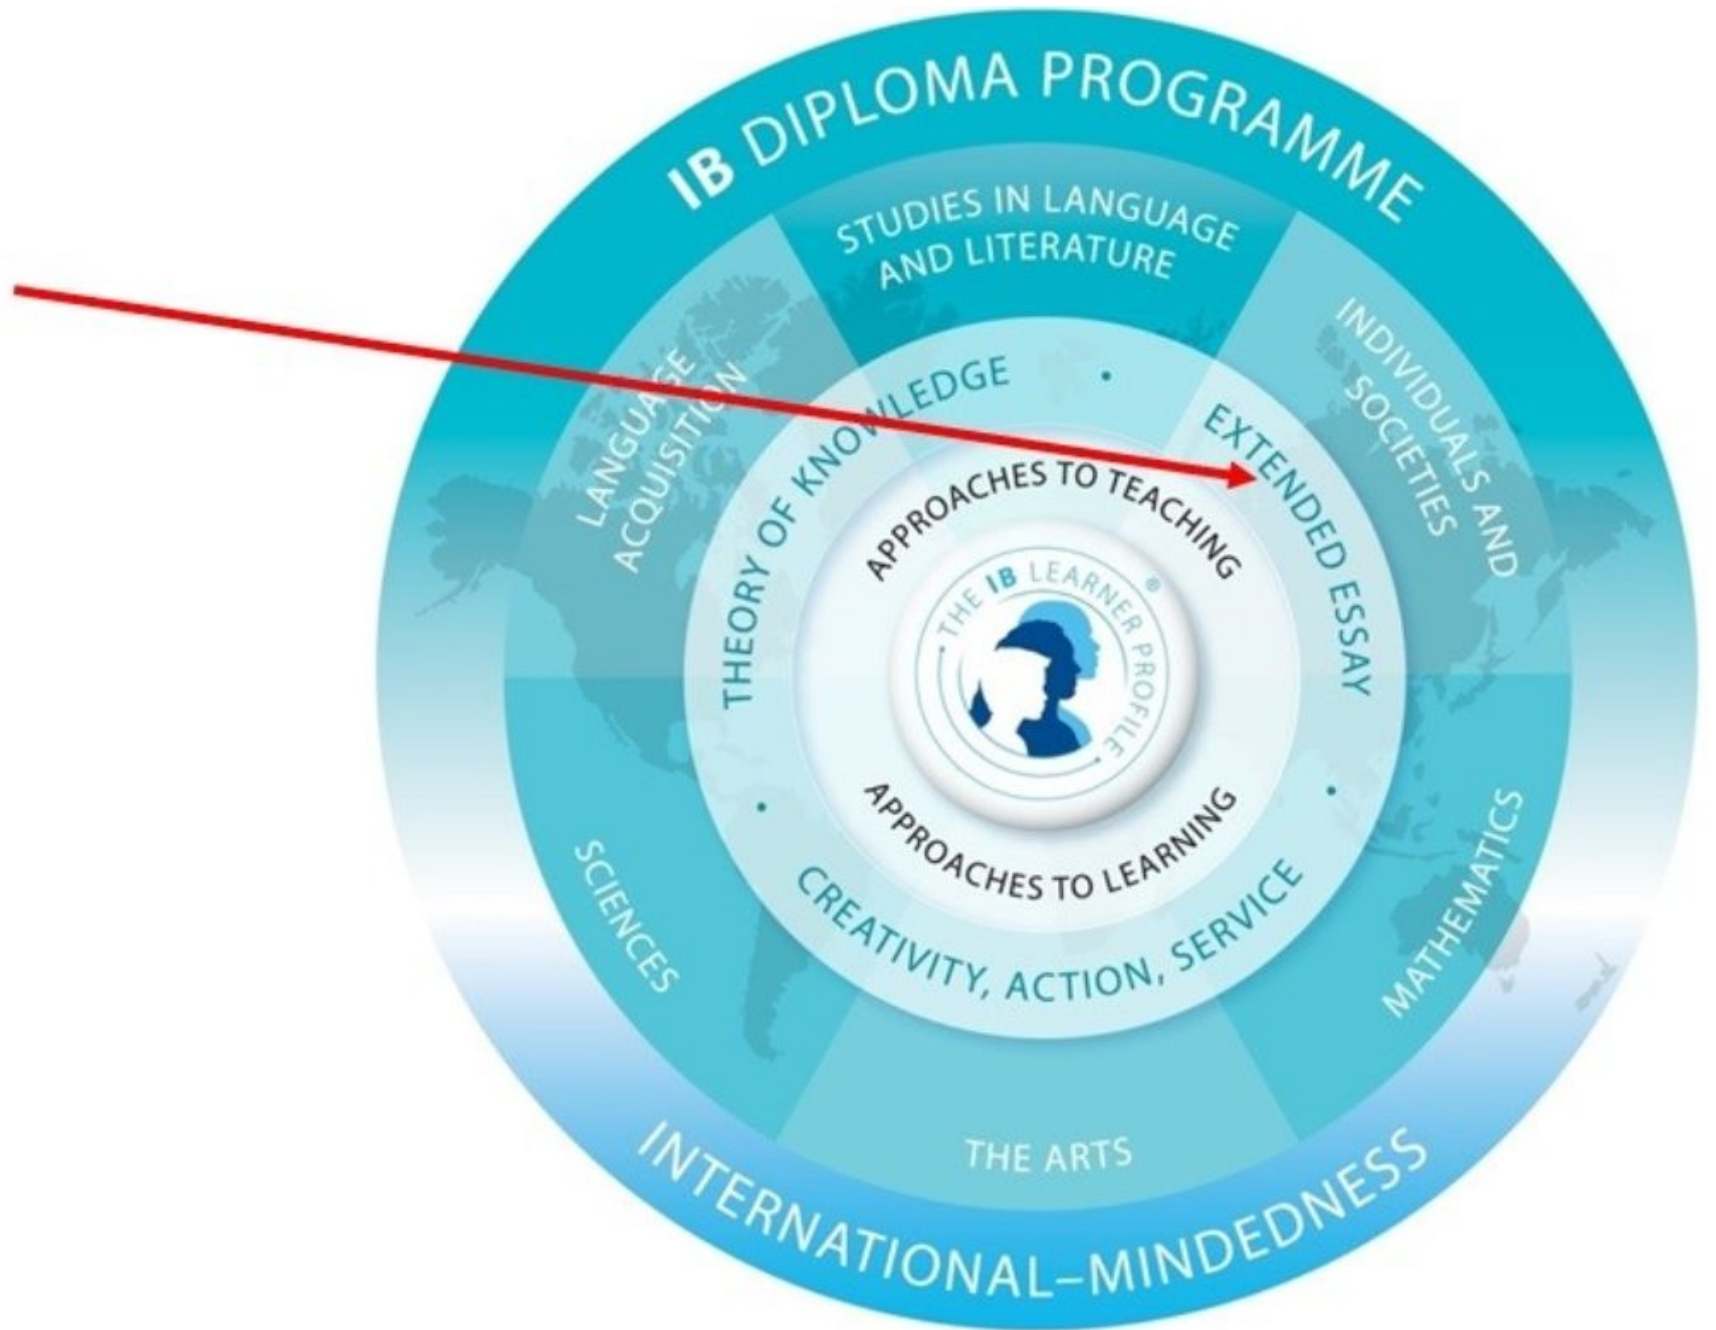

Extended Essay

Extended Essay

What is an extended essay?

An independent, self-directed piece of research

Up to 4000 words

Driven by a student

Around 40h of research

Compulsory part of IB diploma

Externally assessed

E grade = failed IB diploma

THE EXTENDED ESSAY JOURNEY

EE Supervisors

- Any DP subject – usually HL or World Studies
- Any teacher can be a supervisor
- Guides student through the process
- Three mandatory reflection sessions
- Reflections on planning and progress form (RPPF)
- At least three check in sessions